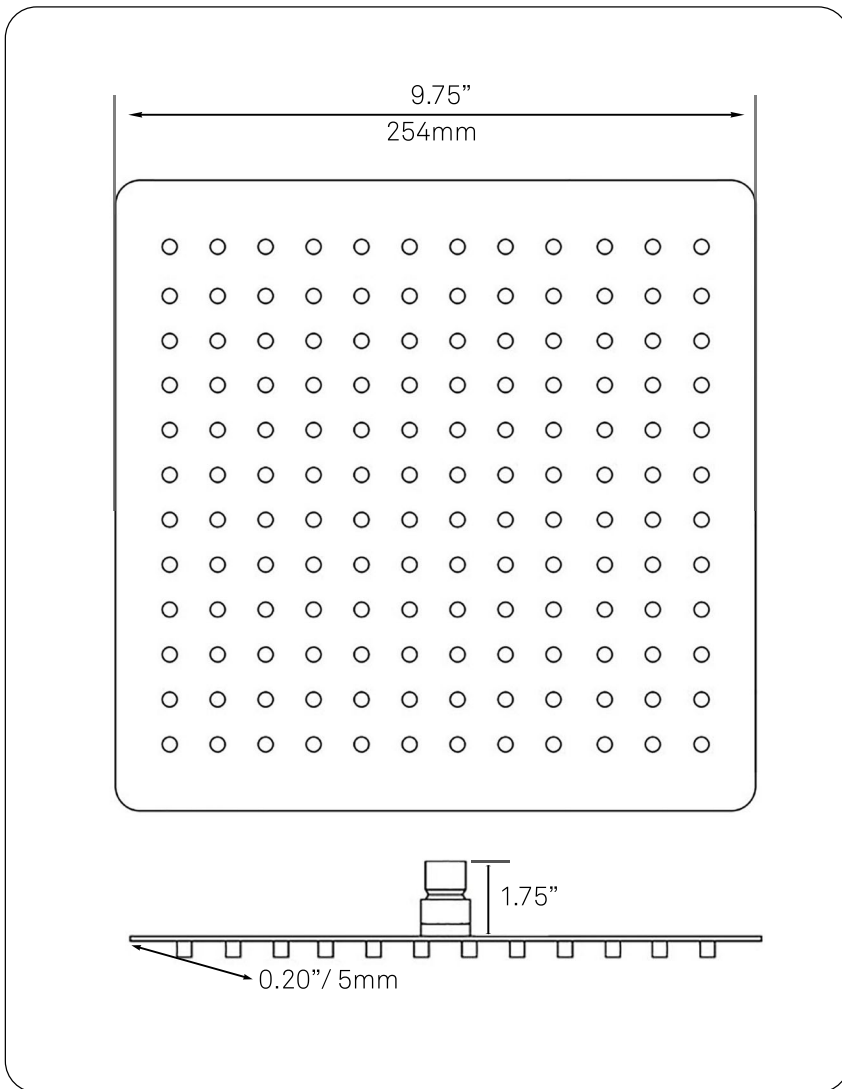

NOTES

Novatto reserves the right (1) to make changes in specifications and materials, and (2) to change or discontinue models, both without notice or obligation. Dimensions are for reference only, see www.Novatto.com for finish options and product availability.

Novatto Inc
TOLL FREE 844.404.4242
www.Novatto.com